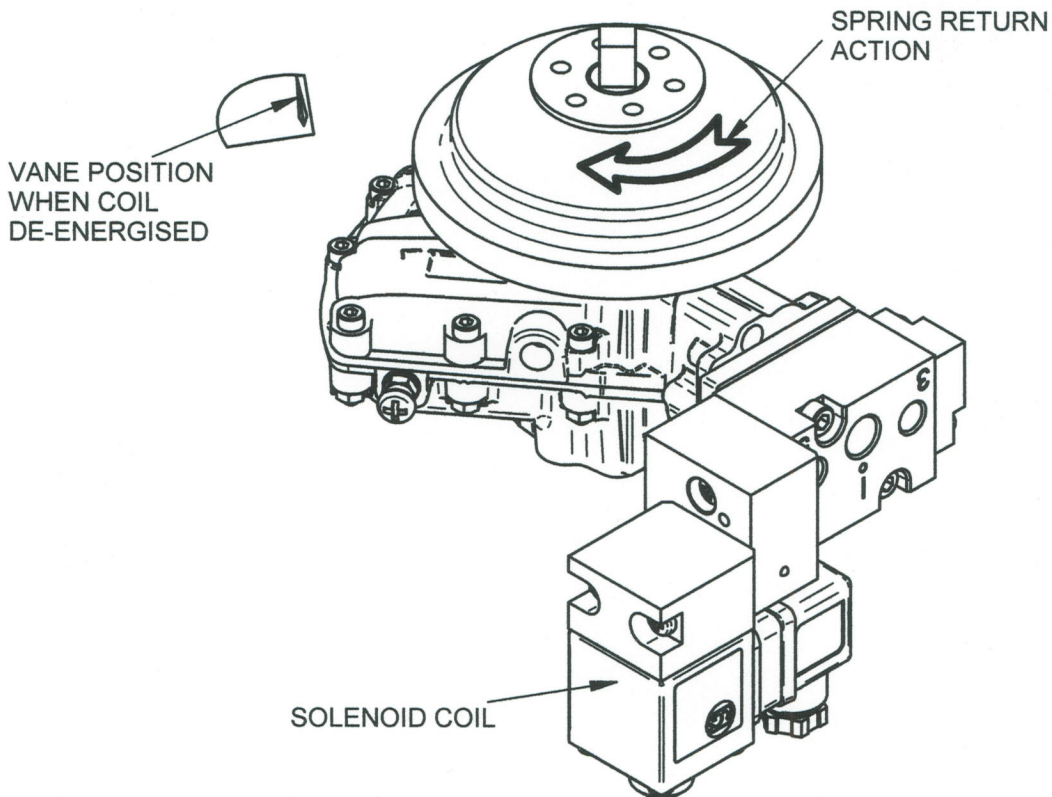

ACTUATOR DIRECTION OF ROTATION WITH RGS C15 SOLENOID VALVE USING NAMUR ADAPTOR (SP 638)

ACTUATOR VANE MOVES CLOCKWISE
WHEN COIL IS ENERGISED

ACTUATOR VANE MOVES ANTI-CLOCKWISE
WHEN COIL IS ENERGISED

ISSUE
B