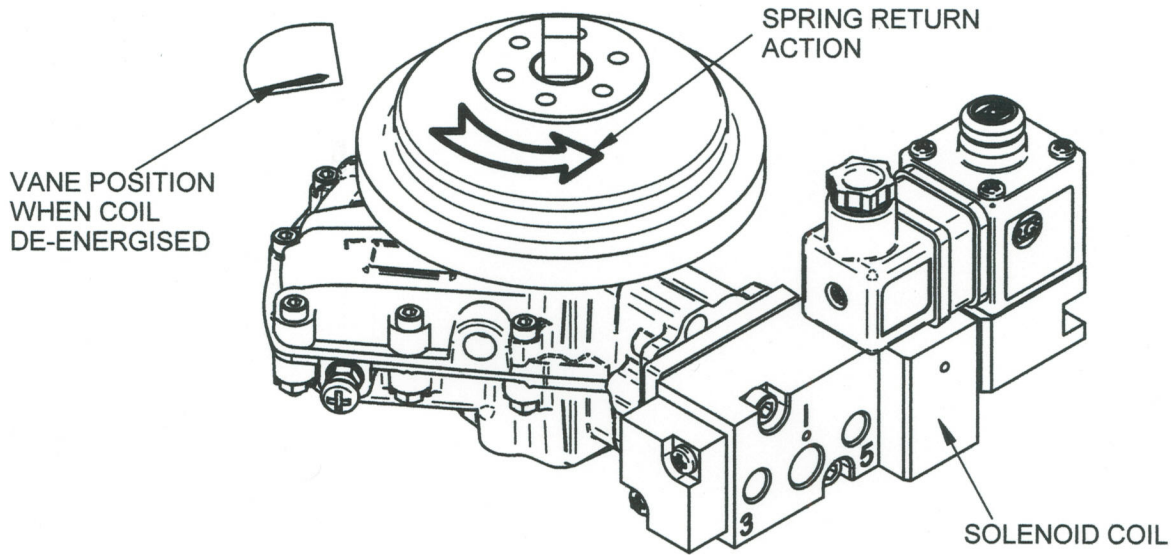

ACTUATOR DIRECTION OF ROTATION WITH RGS C15 SOLENOID VALVE USING NAMUR ADAPTOR (SP 638)

ACTUATOR VANE MOVES CLOCKWISE
WHEN COIL IS ENERGISED

ACTUATOR VANE MOVES ANTI-CLOCKWISE
WHEN COIL IS ENERGISED

ISSUE
B